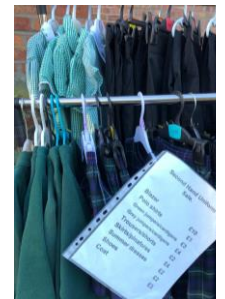

PTA NEWS

March 2021

We are delighted that our school community is back together again. Unfortunately fundraising opportunities continue to remain limited due to COVID. This term we have:

- ❖ Mother's Day Flowers - £250 raised ☺
- ❖ Easter Postcards for sale
- ❖ Second Hand uniform

Please support if you can, thank you

Second Hand Uniform FRIDAYS

in front of school....

weather depending!

Donations please to
Sophie Winward